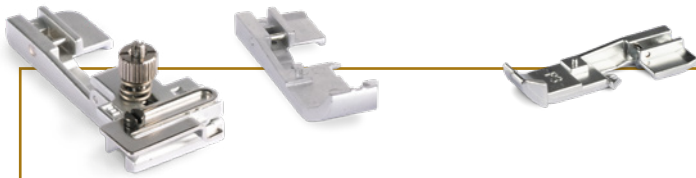

Part No.	Description	Recommended Retail Price incl. VAT
FEET		
A-6EU	Foot Set | Overlock - Bead / Sequin Foot, Cording Foot 3 mm, Cording Foot 5 mm, Elastic Foot, Blind Hem Foot, Gathering Foot	£145.00
B5002S02A	Blind Hem Foot	£29.00
B5002-02A-C	Cording Foot 3 mm	£29.00
B5002-03A-C	Cording Foot 5 mm	£29.00
B5002S01A	Elastic Foot	£36.00
B5002K02A-E	Transparent Presser Foot	£18.00
B5002S03A	Gathering Foot	£35.00
B5002-01A-C	Bead / Sequin Foot	£29.00
B5002S05A	Lace Applicator Foot	£29.00
F0-73K02	Sliding Foot	£67.00
F0-36025	Transparent Flat Sole Foot	£25.00
B5001T02B-C	Flat Sole Foot	£29.00
OTHER ACCESSORIES		
B8203S07A	Looper Threading Wire 390 mm	£4.70
Trim Bin 900N	Trim Bin | Combination & Overlock	£23.50
F1-70K01	Collection Tray with Integrated Magnetic Needle Catch Plate	£35.00
CT-1E	Clear Extension Table | Enlighten, Victory & Enspire	£115.00
CT-5	Clear Extension Table | Acclaim	£170.00
BL-5000-159	Air Duster 400 ml	£9.18
BL-3000-13	Sewing Bridge 7 mm baby lock	£15.00
BL-3000-16	baby lock felt pad	£17,00
BABY LOCK COMPENDIUM		
BL-6000-08	Compendium Overlock and Cover Stitch	£65.00
BABY LOCK STUDIO WORKSTATION		
BL-3000-08	Studio Workstation | Acclaim	£1,595.00
BABY LOCK TROLLEY BAG		
BL-3000-11	Trolley Bag Small | Enlighten, Victory & Enspire	£112.00
BL-3000-09	Trolley Bag Large | Acclaim	£225.00